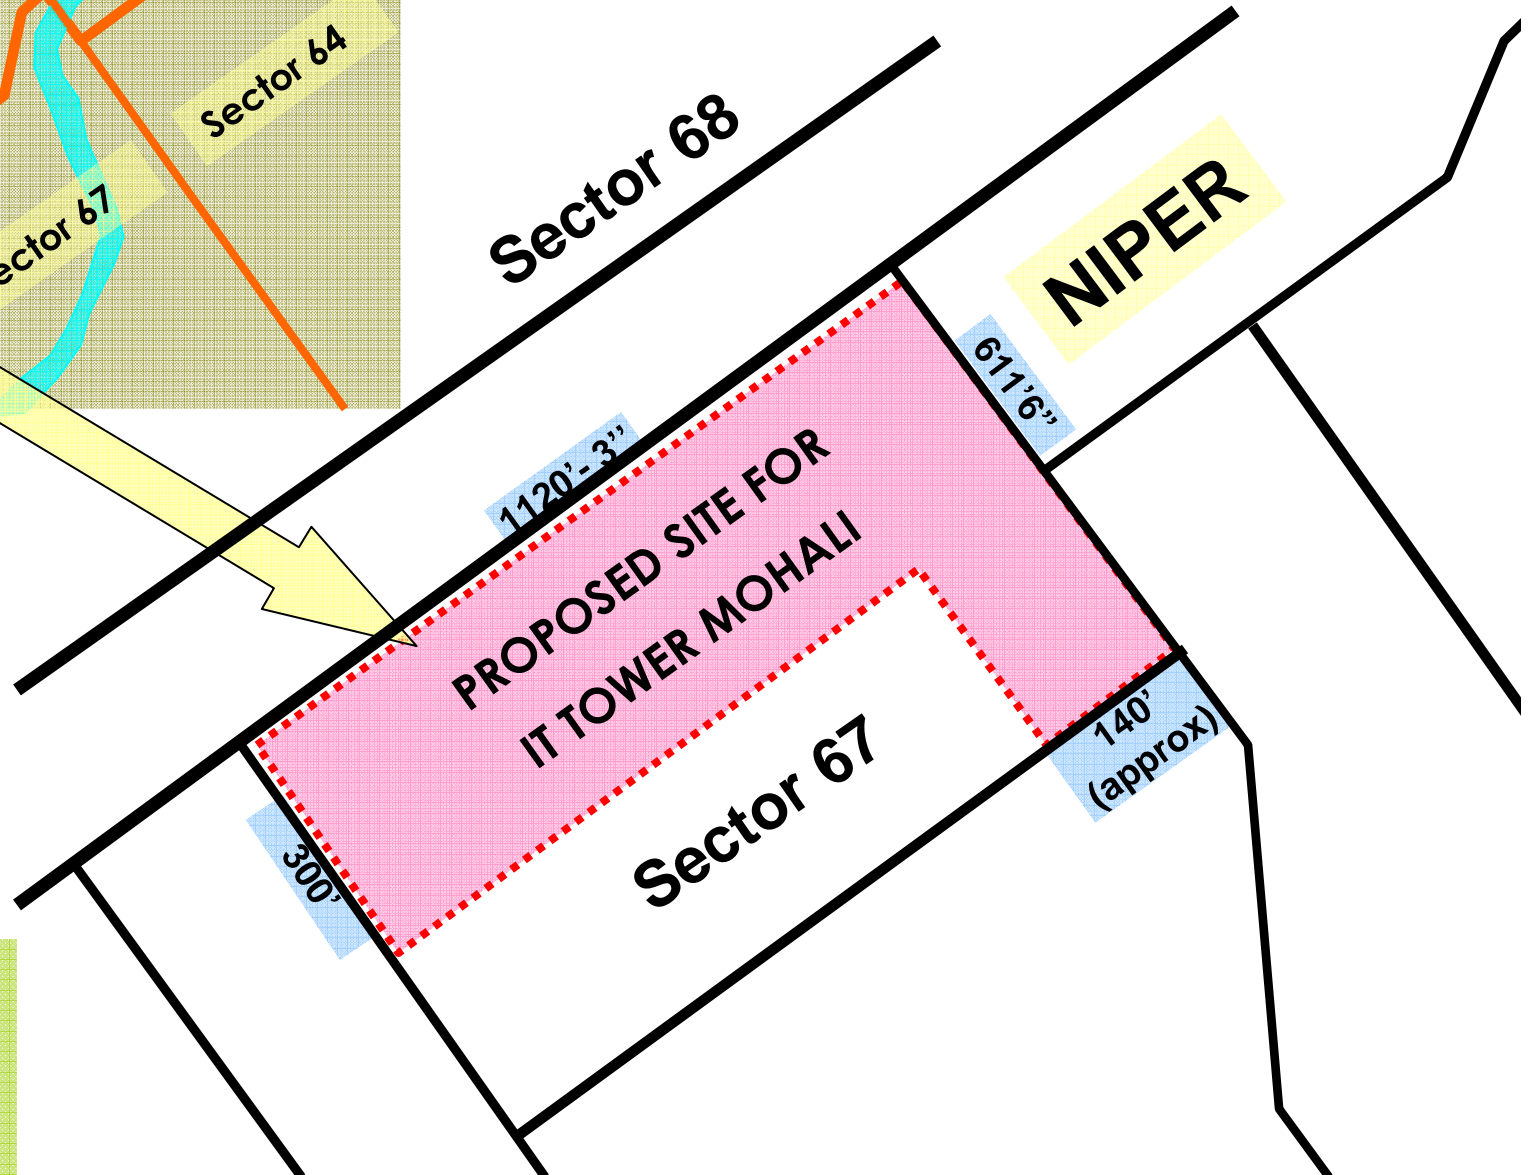

# KEY MAP

# PROPOSED SITE FOR IT TOWER MOHALI Sector -67

## Site Coordinates For Google Earth

Lat- 30°40'54.18"N  
Long- 76°43'38.10"E