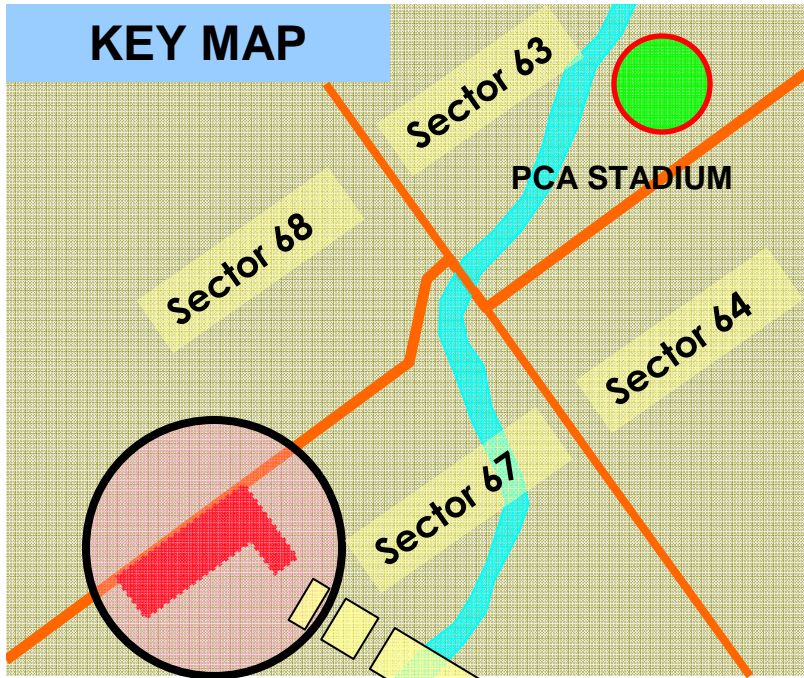

# KEY MAP

# PROPOSED SITE FOR IT TOWER MOHALI Sector -67

## Site Coordinates For Google Earth

Lat- 30°40'54.18"N  
Long- 76°43'38.10"E